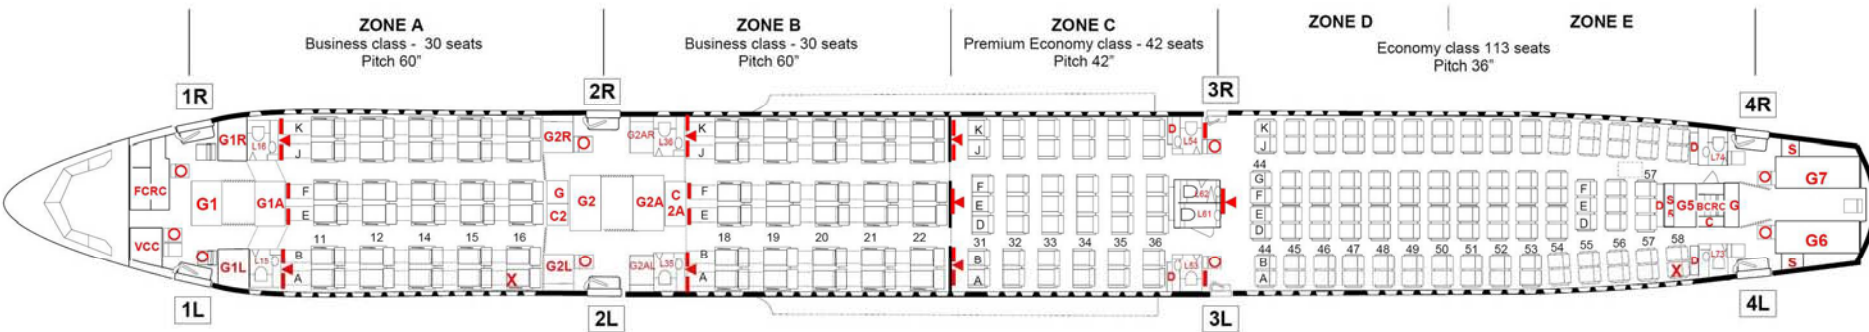

Airbus 340-500 (345) : 4 Aircraft

Configuration : 60C / 42 U / 113Y (Total 215)

Airbus 340-500 (345)

Total seat: 60

Total seat: 42

Total seat: 113

Seat features

Seat features	Royal Silk class	Premium economy class	Economy class
Abreast	2-2-2	2-3-2	2-4-2
Pitch (inch)	60	42	36
Width (inch)	19	19	17
Recline Angle (degree)	170	122	122
Personal screen size (inch)	10.4	9	9
Lumbar Support & massage	Yes	No	No
Leg rest, Foot rest	Yes	Yes	Foot rest
Personal Stowage Bin	Yes	No	No
Handset & Personal Telephone	Yes	Yes	Yes
PC Power Outlet (VAC)	110	110	110