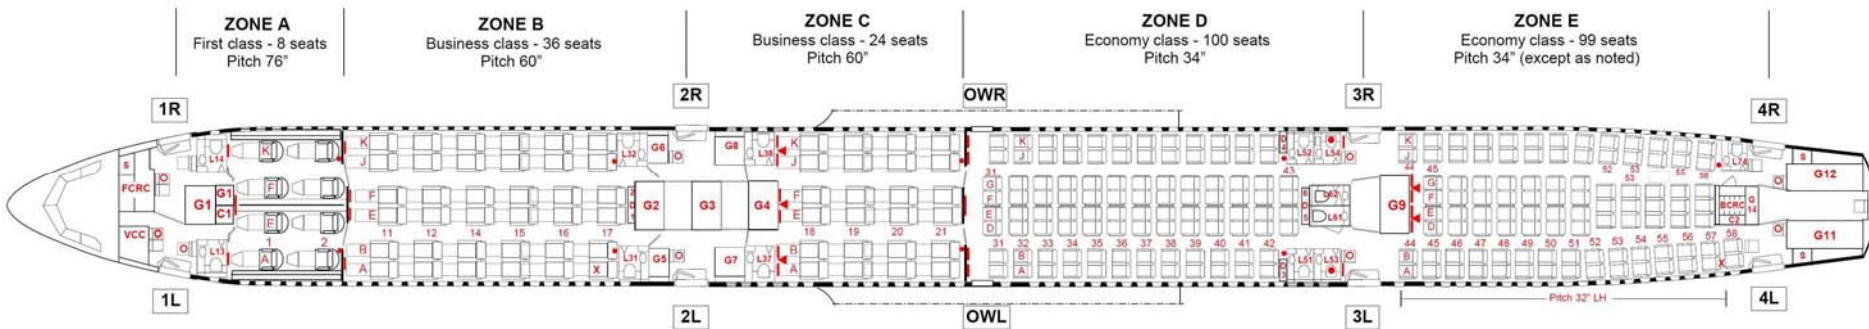

Airbus 340-600 (346) : 6 Aircraft

Configuration : 8 F / 60 C / 199Y (Total 267)

Airbus 340-600 (346)

Total seat: 8

Total seat: 60

Total seat: 199

Seat features	Royal First class	Royal Silk class	Economy class
Abreast	1-2-1	2-2-2	2-4-2
Pitch (inch)	76	60	34
Width (inch)	21	19	17
Recline Angle (degree)	180	170	122
Personal screen size (inch)	10.4	10.4	9
Lumbar Support & massage	Yes	Yes	No
Leg rest, Foot rest	Ottoman style	Yes	Foot rest
Personal Stowage Bin	Yes	Yes	No
Handset & Personal Telephone	Yes	Yes	Yes
PC Power Outlet (VAC)	110	110	110