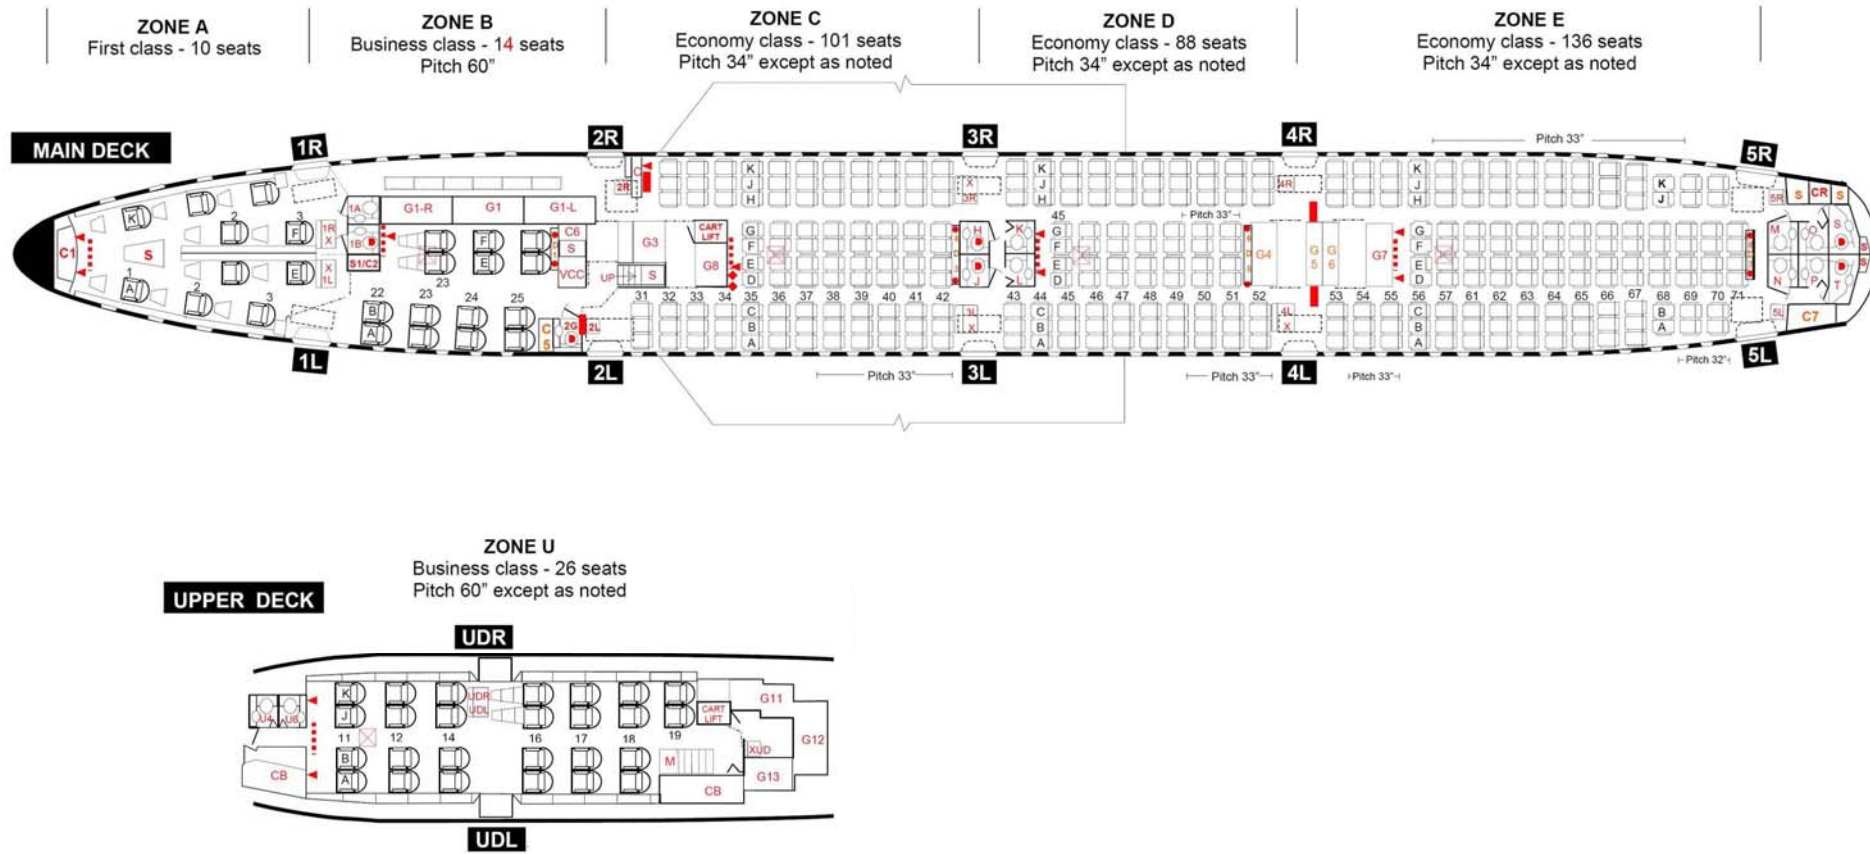

Boeing 747-400 (744) : 12 Aircraft

Configuration : 10F / 40C / 325Y (Total 375)

Boeing 747-400 (744)

Total seat: 10

Total seat: 40

Total seat: 325

Seat features	Royal First class	Royal Silk class	Economy class
Abreast	1-2-1	2-2	3-4-3
Pitch (inch)	76	60	34
Width (inch)	21	20	17.7
Recline Angle (degree)	180	170	122
Personal screen size (inch)	10.4	10.4	No
Lumbar Support & massage	Yes	Yes	No
Leg rest, Foot rest	Ottoman style	Yes	No
Personal Stowage Bin	Yes	Yes	No
Handset & Personal Telephone	Yes	Yes	No
PC Power Outlet (VAC)	110	110	No