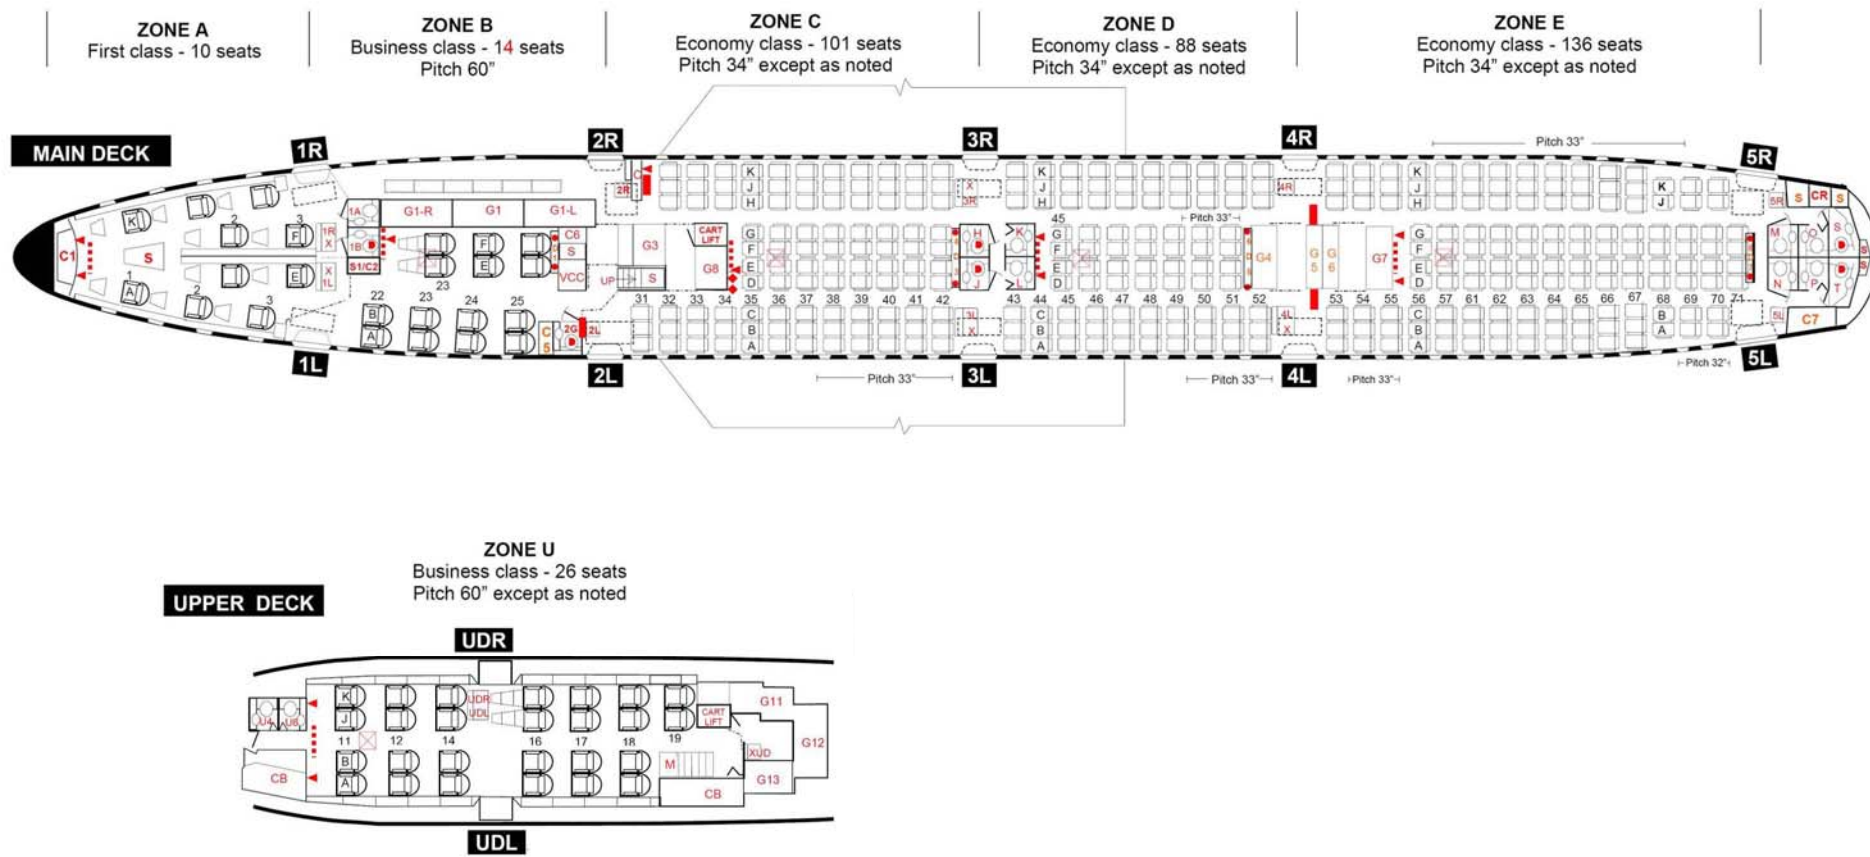

# Boeing 747-400 (744) : 12 Aircraft

## Configuration : 10F / 40C / 325Y (Total 375)

# Boeing 747-400 (744)

Total seat: 10

Total seat: 40

Total seat: 325

Seat features	Royal First class	Royal Silk class	Economy class
Abreast	1-2-1	2-2	3-4-3
Pitch (inch)	76	60	34
Width (inch)	21	20	17.7
Recline Angle (degree)	180	170	122
Personal screen size (inch)	10.4	10.4	No
Lumbar Support & massage	Yes	Yes	No
Leg rest, Foot rest	Ottoman style	Yes	No
Personal Stowage Bin	Yes	Yes	No
Handset & Personal Telephone	Yes	Yes	No
PC Power Outlet (VAC)	110	110	No