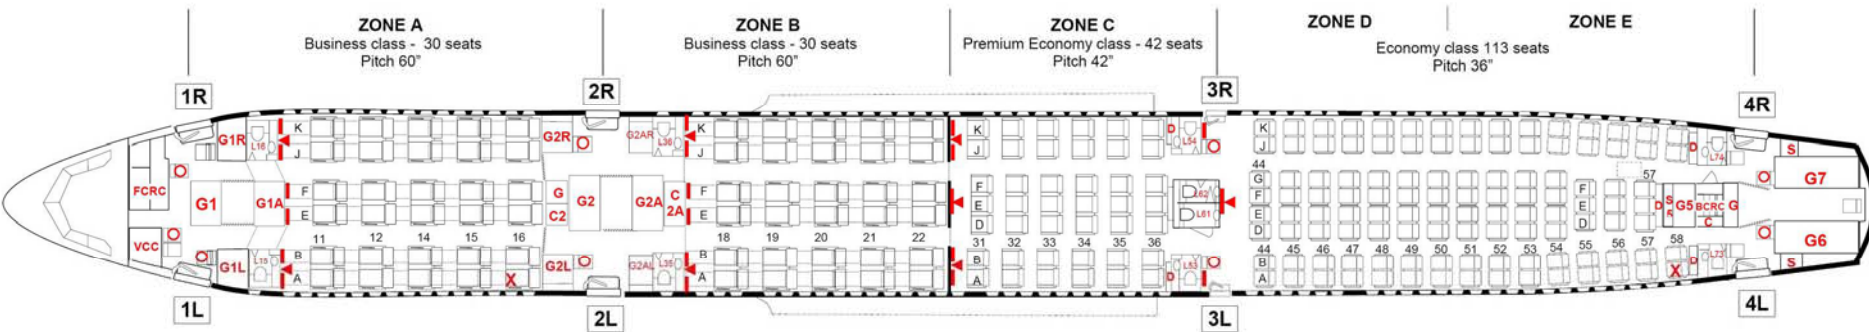

Airbus 340-500 (345) : 4 Aircraft

Configuration : 60C / 42 U / 113Y (Total 215)

Airbus 340-500 (345)

Total seat: 60

Total seat: 42

Total seat: 113

Seat features

Seat features	Royal Silk class	Premium economy class	Economy class
Abreast	2-2-2	2-3-2	2-4-2
Pitch (inch)	60	42	36
Width (inch)	19	18	17
Recline Angle (degree)	170	122	122
Personal screen size (inch)	10.4	9	9
Lumbar Support & massage	Yes	No	No
Leg rest, Foot rest	Yes	Yes	Foot rest
Personal Stowage Bin	Yes	Yes	No
Handset & Personal Telephone	Yes	Yes	Yes
PC Power Outlet (VAC)	110	110	110