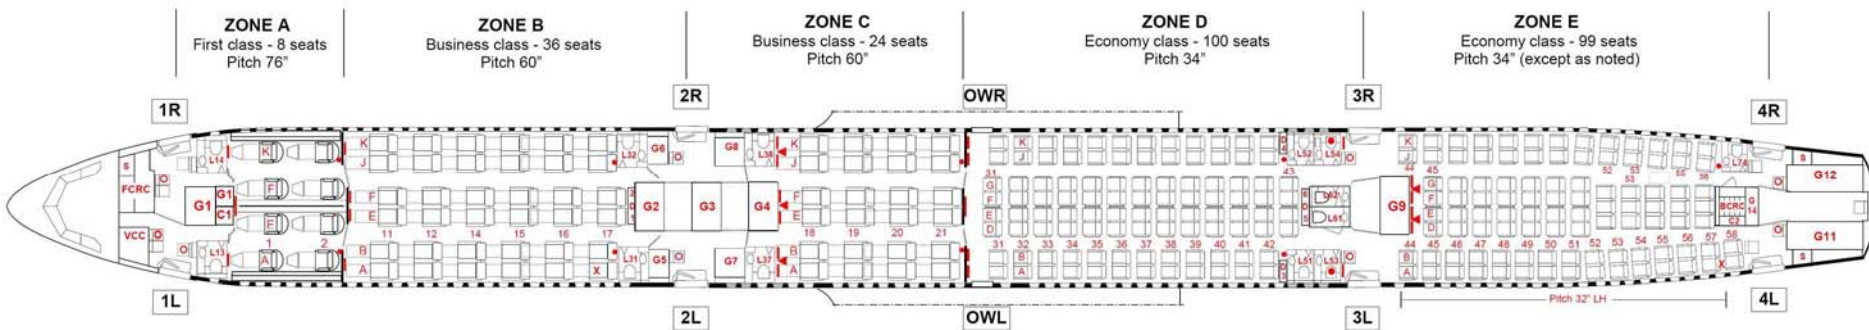

Airbus 340-600 (346) : 5 Aircraft

Configuration : 8 F / 60 C / 199Y (Total 267)

Airbus 340-600 (346)

Total seat: 8

Total seat: 60

Total seat: 199

Seat features	Royal First class	Royal Silk class	Economy class
Abreast	1-2-1	2-2-2	2-4-2
Pitch (inch)	76	60	34
Width (inch)	21	19	17
Recline Angle (degree)	180	170	122
Personal screen size (inch)	10.4	10.4	9
Lumbar Support & massage	Yes	Yes	No
Leg rest, Foot rest	Ottoman style	Yes	Foot rest
Personal Stowage Bin	Yes	Yes	No
Handset & Personal Telephone	Yes	Yes	Yes
PC Power Outlet (VAC)	110	110	110