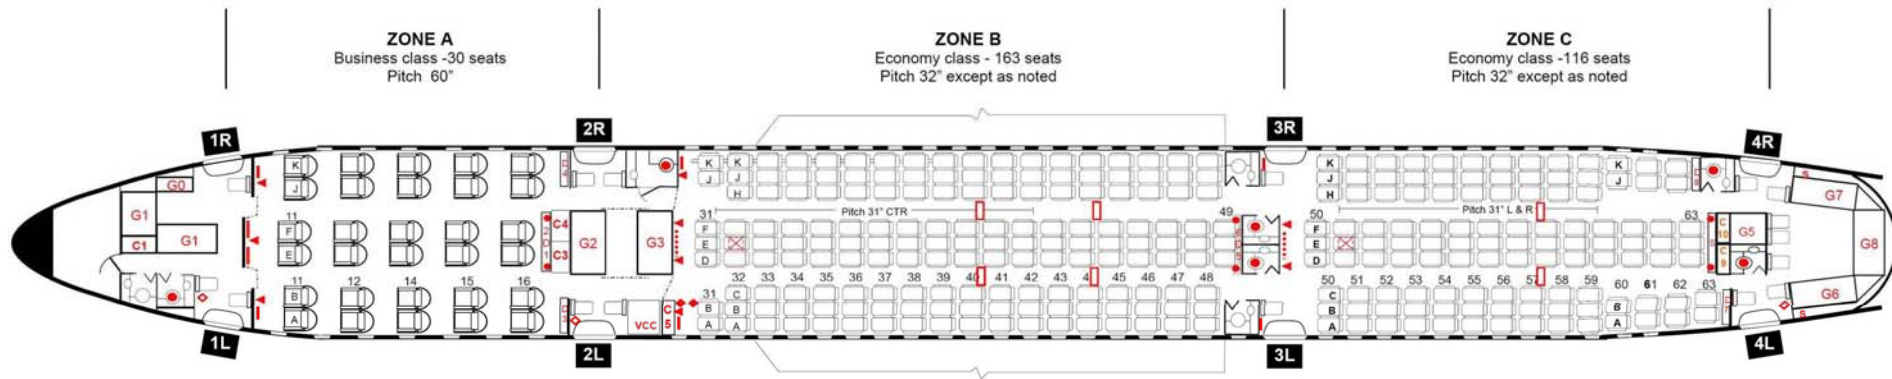

Boeing 777-200 (772) : 8 Aircraft

Configuration : 30C / 279Y (Total 309)

Boeing 777-200 (772)

Seat features

| | Royal Silk class | Economy class |
|------------------------------|------------------|---------------|
| Abreast | 2-2-2 | 3-3-3 |
| Pitch (inch) | 60 | 32 |
| Width (inch) | 20 | 18 |
| Recline Angle (degree) | 170 | 120 |
| Personal screen size (inch) | 10.4 | No |
| Lumbar Support & massage | Yes | No |
| Leg rest, Foot rest | Yes | No |
| Personal Stowage Bin | Yes | No |
| Handset & Personal Telephone | Yes | No |
| PC Power Outlet (VAC) | 110 | 110 |