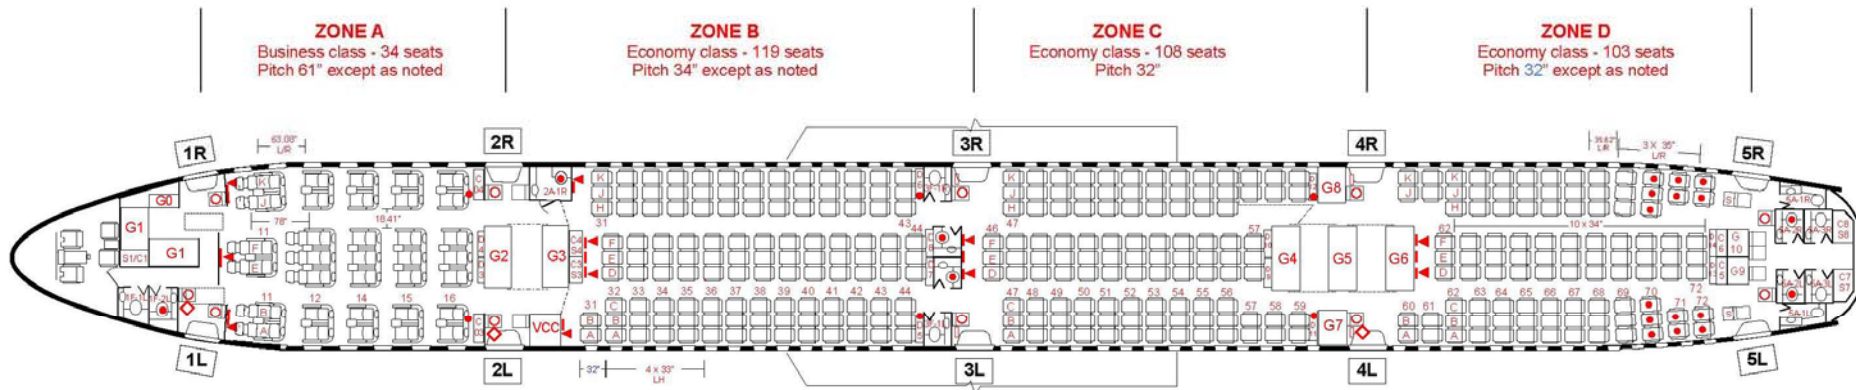

# Boeing 777-300 (77R) : 1 Aircraft

Configuration : 34C / 330Y (Total 364)

# Boeing 777-300 (77R)

## Seat features

	Royal Silk class	Economy class
Abreast	2-3-2	3-3-3
Pitch (inch)	61	32
Width (inch)	20	18
Recline Angle (degree)	170	122
Personal screen size (inch)	15	9
Lumbar Support & massage	Yes	No
Leg rest, Foot rest	Yes	Foot rest
Personal Stowage Bin	Yes	No
Handset & Personal Telephone	Yes	Yes
PC Power Outlet (VAC)	110	110