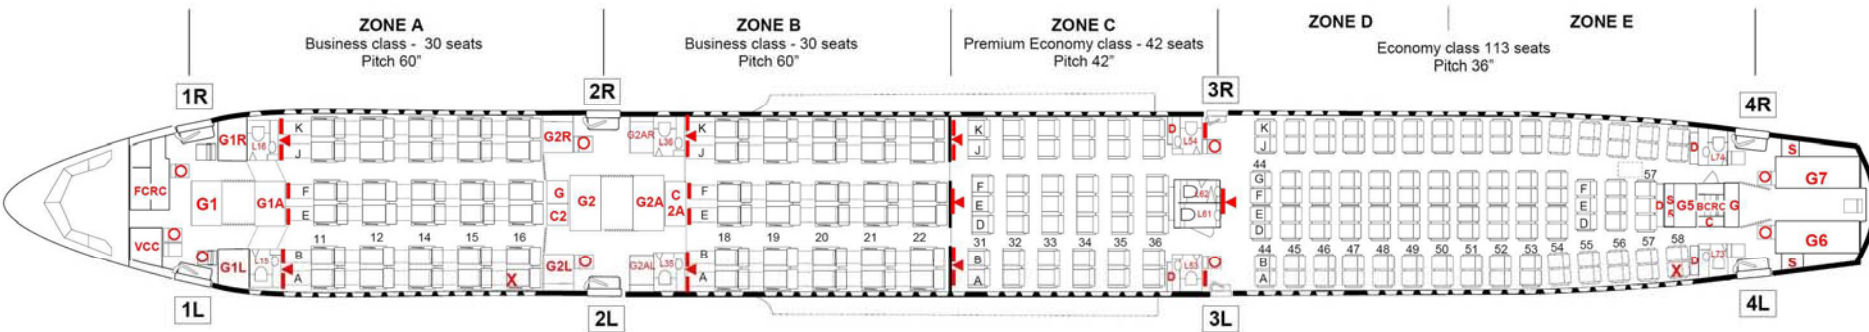

Airbus 340-500 (345) : 4 Aircraft

Configuration : 60C / 42 U / 113Y (Total 215)

Airbus 340-500 (345)

Total seat: 60

Total seat: 42

Total seat: 113

Seat features

	Royal Silk class	Premium economy class	Economy class
Abreast	2-2-2	2-3-2	2-4-2
Pitch (inch)	60	42	36
Width (inch)	19	19	17
Recline Angle (degree)	170	122	122
Personal screen size (inch)	10.4	9	9
Lumbar Support & massage	Yes	No	No
Leg rest, Foot rest	Yes	Yes	Foot rest
Personal Stowage Bin	Yes	No	No
Handset & Personal Telephone	Yes	Yes	Yes
PC Power Outlet (VAC)	110	110	110