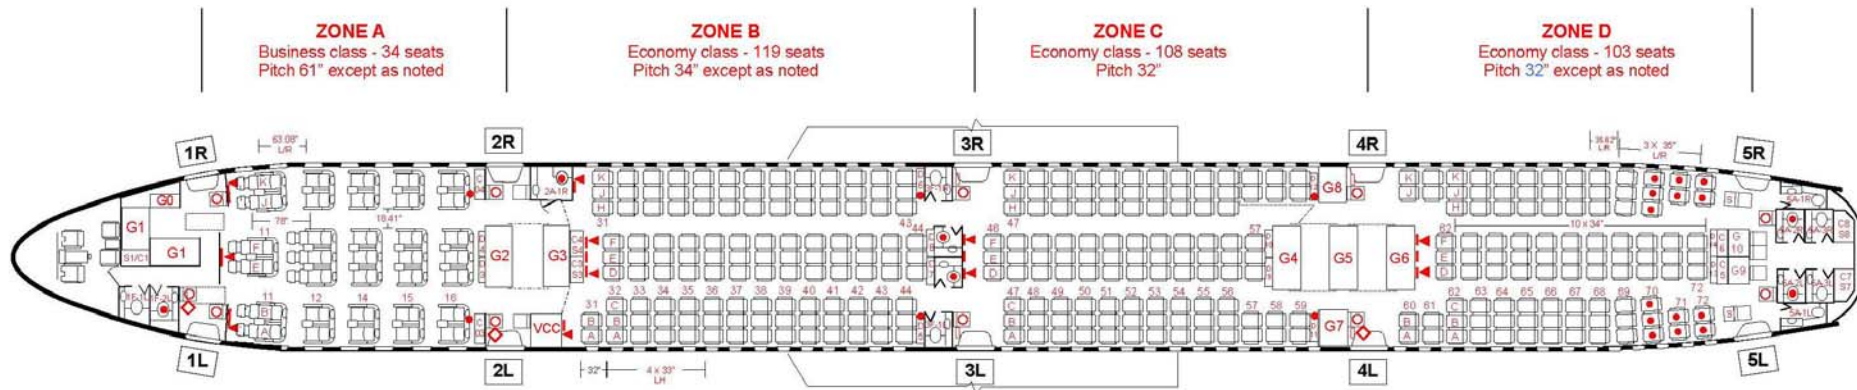

Boeing 777-300 (77R) : 6 Aircraft

Configuration : 34C / 330Y (Total 364)

Boeing 777-300 (77R)

Seat features

	Royal Silk class	Economy class
Abreast	2-3-2	3-3-3
Pitch (inch)	61	32
Width (inch)	20	18
Recline Angle (degree)	170	122
Personal screen size (inch)	15	9
Lumbar Support & massage	Yes	No
Leg rest, Foot rest	Yes	Foot rest
Personal Stowage Bin	Yes	No
Handset & Personal Telephone	Yes	Yes
PC Power Outlet (VAC)	110	110