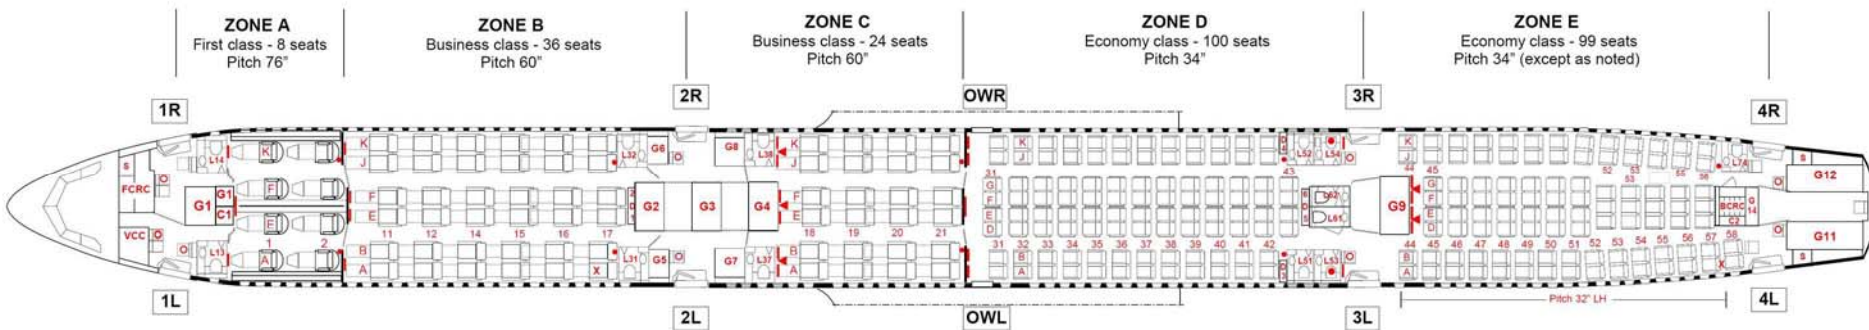

Airbus 340-600 (346) : 6 Aircraft

Configuration : 8 F / 60 C / 199Y (Total 267)

Airbus 340-600 (346)

Total seat: 8

Total seat: 60

Total seat: 199

Seat features	Royal First class	Royal Silk class	Economy class
Abreast	1-2-1	2-2-2	2-4-2
Pitch (inch)	76	60	34
Width (inch)	21	19	17
Recline Angle (degree)	180	170	122
Personal screen size (inch)	10.4	10.4	9
Lumbar Support & massage	Yes	Yes	No
Leg rest, Foot rest	Ottoman style	Yes	Foot rest
Personal Stowage Bin	Yes	Yes	No
Handset & Personal Telephone	Yes	Yes	Yes
PC Power Outlet (VAC)	110	110	110