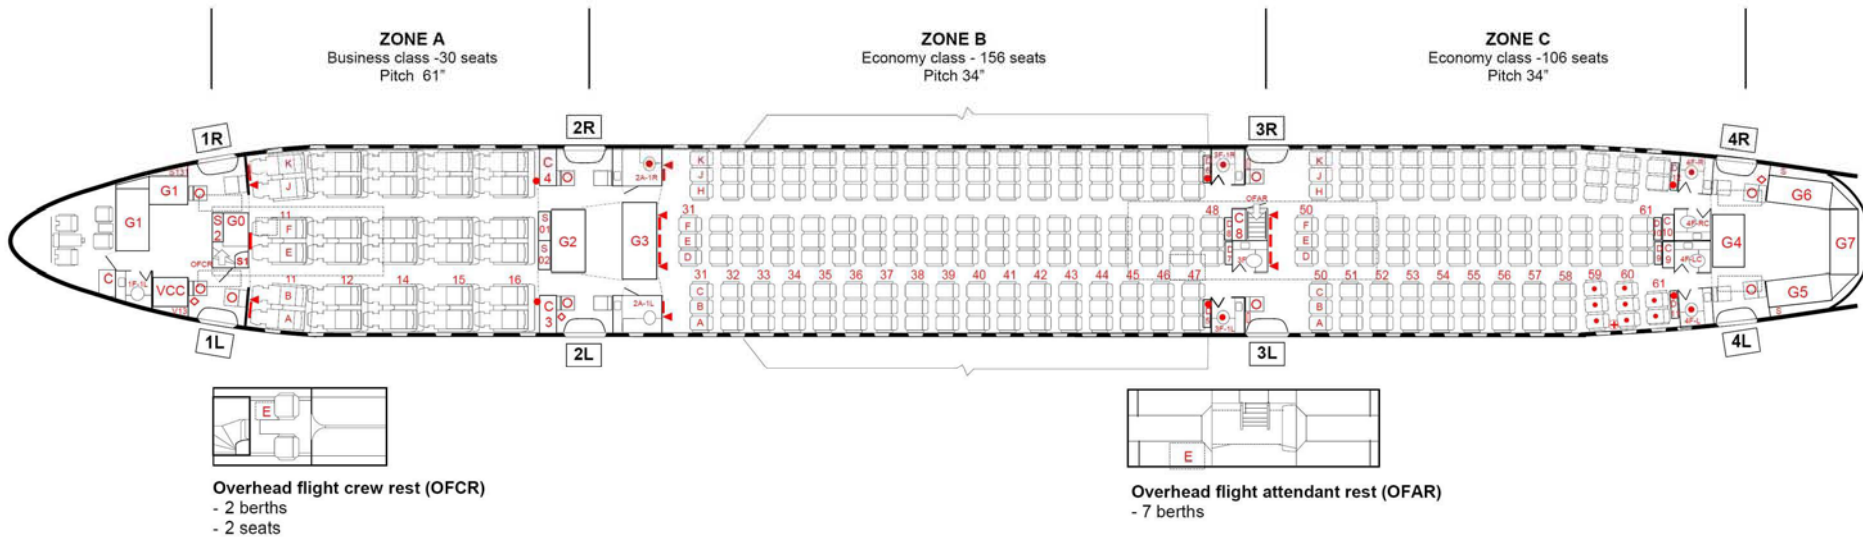

Boeing 777-200ER (77E) : 6 Aircraft

Configuration : 30C / 262Y (Total 292)

Boeing 777-200ER (77E)

Seat features

	Royal Silk class	Economy class
Abreast	2-2-2	3-3-3
Pitch (inch)	61	34
Width (inch)	20	18
Recline Angle (degree)	170	122
Personal screen size (inch)	15	9
Lumbar Support & massage	Yes	No
Leg rest, Foot rest	Yes	Foot rest
Personal Stowage Bin	Yes	No
Handset & Personal Telephone	Yes	Yes
PC Power Outlet (VAC)	110	110