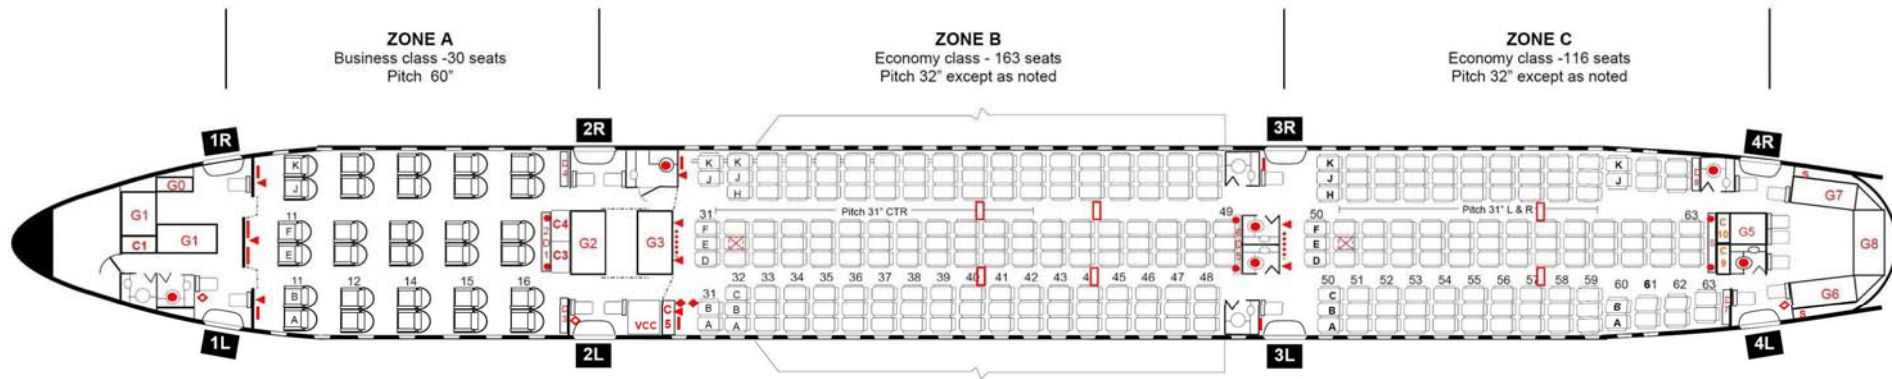

Boeing 777-200 (772) : 8 Aircraft

Configuration : 30C / 279Y (Total 309)

Boeing 777-200 (772)

Seat features

	Royal Silk class	Economy class
Abreast	2-2-2	3-3-3
Pitch (inch)	60	32
Width (inch)	20	18
Recline Angle (degree)	170	117
Personal screen size (inch)	10.4	No
Lumbar Support & massage	Yes	No
Leg rest, Foot rest	Yes	No
Personal Stowage Bin	Yes	No
Handset & Personal Telephone	Yes	No
PC Power Outlet (VAC)	110	110